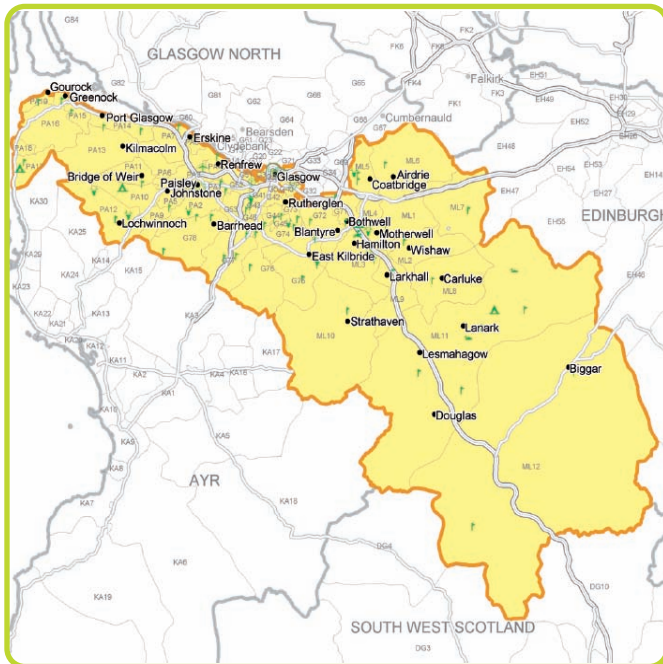

# Glasgow South Yell.com Coverage Area

Digital Map Data © Collins Bartholomew Ltd (2006). Postcode information © Royal Mail Group PLC (2006).

- International Airport
- Caravan/Camping Site
- Country Park
- Football Stadium
- Golf Course
- Nature Reserve
- Racecourse
- Theme Park
- University

Searched Location
Abbotsinch
Abington
Airdrie
Allanton
Annathill

Searched Location
Ashgill
Auchengray
Auchenheath
Barrhead
Bellshill

Searched Location
Bellshill Industrial Estate
Biggar
Birkenshaw
<b>Bishopton</b>
Also located in: Highlands & Islands
Blantyre
Blantyre Industrial Estate
Boghead
Bogside
Bothwell
Bothwell Park Industrial Estate
Braehead
Braidwood
Bridge of Weir
Brookfield
Broughton
Burnfoot
Calderbank
Caldercruix
Cambuslang
Cappielow Industrial Estate
Carfin
Carluke
Carmichael
Carmunnock
Carnwath
Carstairs
Carstairs Junction