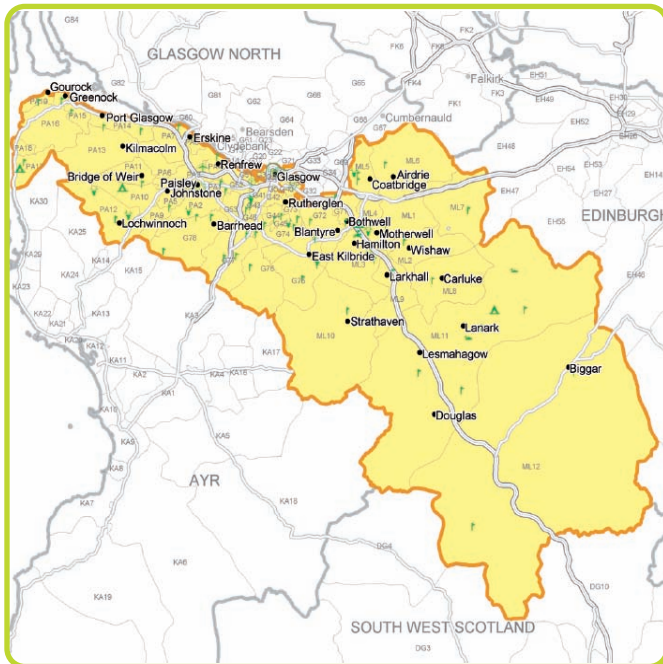

Yell.com™

Glasgow South Yell.com Coverage Area

Digital Map Data © Collins Bartholomew Ltd (2006). Postcode information © Royal Mail Group PLC (2006).

- International Airport
- Caravan/Camping Site
- Country Park
- Football Stadium
- Golf Course
- Nature Reserve
- Racecourse
- Theme Park
- University

Searched Location
Abbotsinch
Abington
Airdrie
Allanton
Annathill

Searched Location
Ashgill
Auchengray
Auchenheath
Barrhead
Bellshill

Searched Location
Bellshill Industrial Estate
Biggar
Birkenshaw
Bishopton
Also located in: Highlands & Islands
Blantyre
Blantyre Industrial Estate
Boghead
Bogside
Bothwell
Bothwell Park Industrial Estate
Braehead
Braidwood
Bridge of Weir
Brookfield
Broughton
Burnfoot
Calderbank
Caldercruix
Cambuslang
Cappielow Industrial Estate
Carfin
Carluke
Carmichael
Carmunnock
Carnwath
Carstairs
Carstairs Junction

Searched Location
Cartland
Castlehead
Chapelhall
Chapelton
Clarkston
Cleghorn
Cleland
Coalburn
Coatbridge
Corehouse
Cormiston
Coulter
Crawford
Crawfordjohn
Crossford
Crosslee
Dalserf
Dixon Blazes Industrial Estate
Also located in: Glasgow North
Douglas
Douglas Water
Douglas West
Drumclog
Dungavel
Dunsyre
Eaglesham

Searched Location
East Kilbride
Also located in: Glasgow North
Elderslie
Elsrickle
Elvanfoot
Erskine
Also located in: Highlands & Islands
Erskine Hospital
Also located in: Highlands & Islands
Excelsior Park
Ferniegair
Forth
G1-5
Also located in: Glasgow North
G9
G21
Also located in: Glasgow North
G31
Also located in: Glasgow North
G40-41
Also located in: Glasgow North
G42-46
G51-53